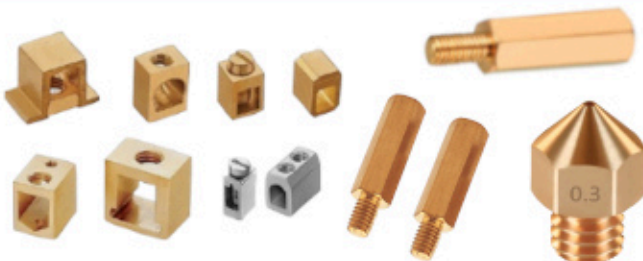

Brass Jet Sprayers

Brass Reducer Adapters & Sockets

Brass Tank Connectors

Brass Nipples & Sockets

Brass End Cap Plugs and Sockets

Brass CP Elbows and Tees

Brass CPVC Inserts

Gas Fitting Parts

Brass Flare Unions and Connectors

Gas Nozzle Sprayers

Gas Stove Jets

Gas Cylinder Adaptors

Brass Swivel Link Parts

Gas Fitting Quick Connectors

Electronic Brass Components

Audio Jack & RCA Connectors

3D Printer Nozzles

PCB Terminal Connectors

Brass Stand-Off Pillars

Brass Spacers & Studs

Customised Brass Products

Customised Turned Components

Customised Precision Components

Imitation and Jewellery Parts