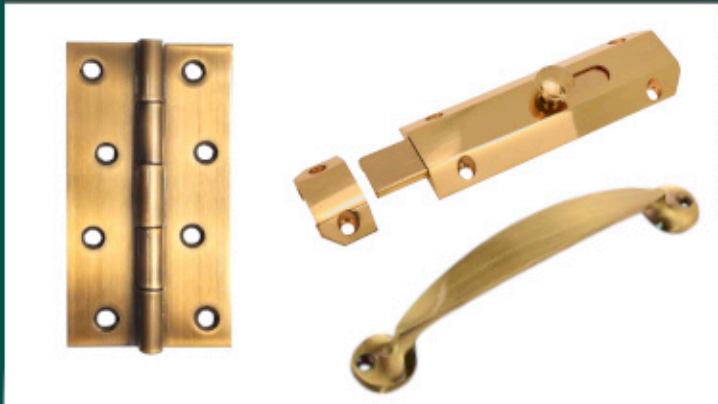

Product Categories

Electrical Components

- Electrical Plug Pin Parts
- Electrical Socket Parts
- Terminal Connectors
- Switch Contacts & Switch Gear Parts
- Neutral Links
- HRC Fuse Parts
- MCB & ELCB Parts
- Ceiling Rose Connectors
- Holder Pins / Holder Plungers

Automobile Parts

- Carburettor Jets
- Automobile Switching Parts
- Gauge meter and Sensor parts
- Fuel Tank Filters
- Fuel Pump Parts
- Brake System Parts
- Stern Drive and Radiator Parts
- Oil Pressure Switch Parts

Brass Fasteners

- Brass Anchor Fasteners
- Brass Bolts
- Brass Nuts
- Brass Screws
- Brass Washers
- Brass Bush
- Brass Coupling Dowels

Brass Furniture Parts

- Brass Lock Latches
- Brass Hinges
- Brass Door & Drawer Knobs
- Brass Door & Drawer Handles
- Brass Door & Drawer Lock Parts